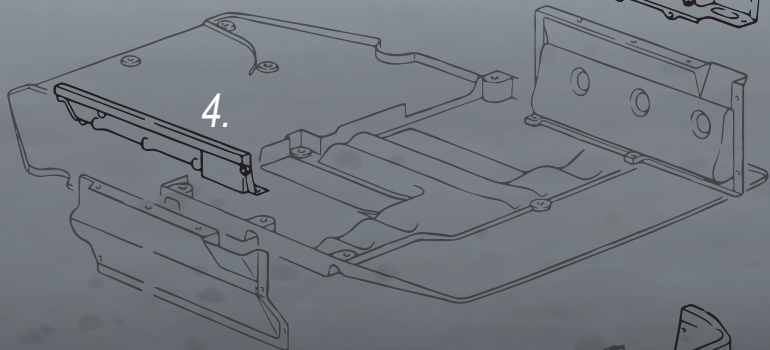

Engine covers

964

1.

2.

2.

3.

4.

5.

6.