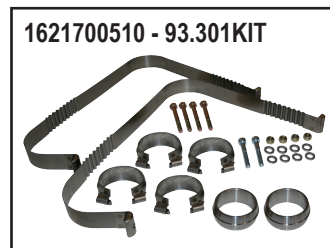

KITS

EXHAUST

993/993 - 4S, 3.6-3.8, 9/93-, SPORT

KITS

59	1620601710	93.300S
59	1620601810	93.300SEXP
59	1620608110	93.300SOE
60	1620200110	93.400S
61	1620702110	93.901S
62	1620702310	93.903S
96	1620200210	93.410S
103	1620703310	93.904S
115	1620300210	PO-93260S