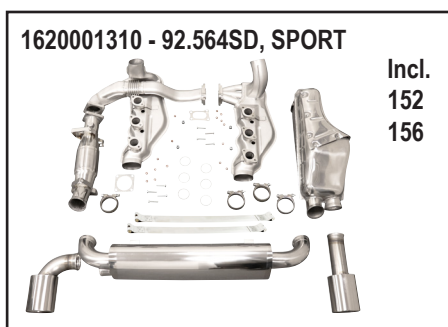

EXHAUST

911 Carrera 2/4 (model 964), 3.6 Eng., 08/90-07/94, SPORT

56	1620612500	92.560SD
151	1620607300	92.270S
152	1620600900	92.280S
153	1623104470	91.023S
154	1623104480	91.024S
155	1620801000	92.260S
156	1620301400	PO-92260S
159	1621200100	96411119800
160	1621400710	92.247SCLAMP
161	1621402000	96411111902
164	1620701910	92.245S
167	1621101900	96411119205
168	1621100606	99311119500
169	1625000300	90007428202
170	1623400100	9908500102
171	1625000900	99908405202

KITS