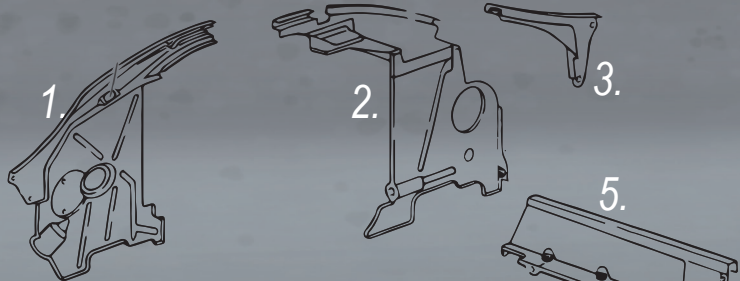

Engine covers

964

1.

2.

2.

3.

4.

5.

6.