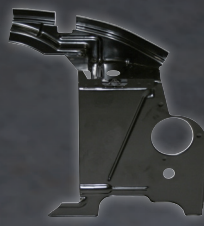

2.

Engine cover, right // Dansk no. 591091-2
JP no. 1682600280 // OE ref. 964 106 283 09
Fits: Porsche 964 C2/C4 (3.6) 12/88-06/94