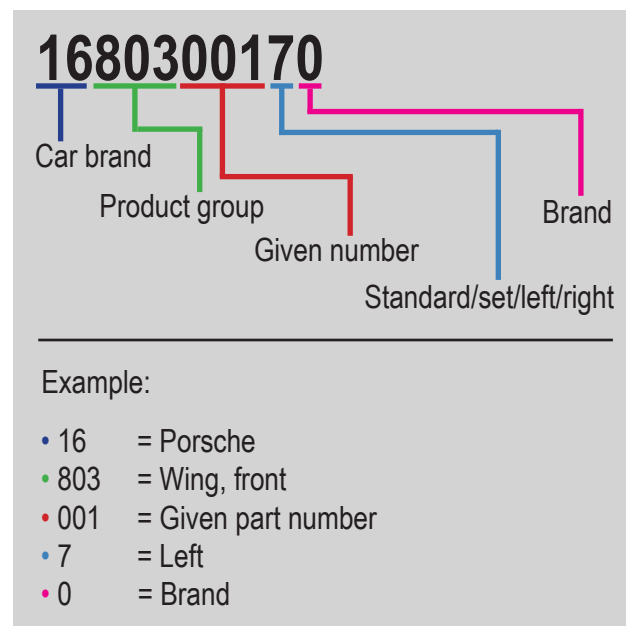

1 = Classic brands

2 = Premium brand

3 = Alternative brand

4 = Alternative brand

5 = Alternative brand

6 = No name brand

7 = Premium brand

8 = EMPI (Empi, PMO, JayCee or Bugpack)