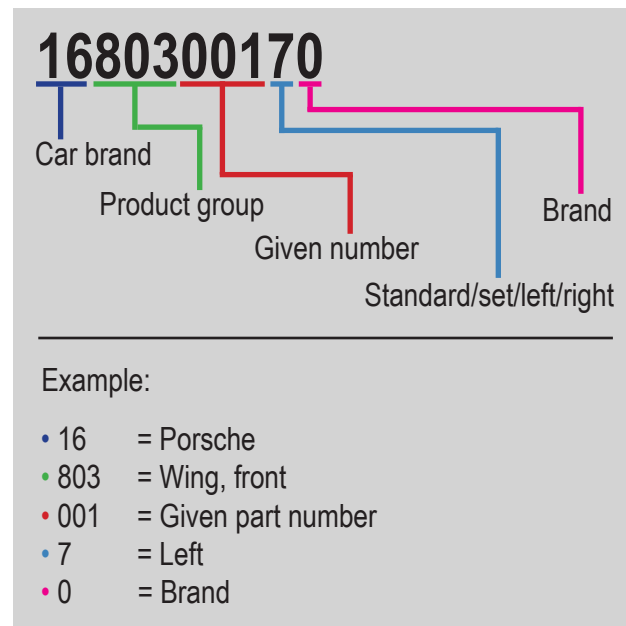

1 = Classic brands

2 = Premium brand

3 = Alternative brand

4 = Alternative brand

5 = Alternative brand

6 = No name brand

7 = Premium brand

8 = EMPI (Empi, PMO, JayCee or Bugpack)